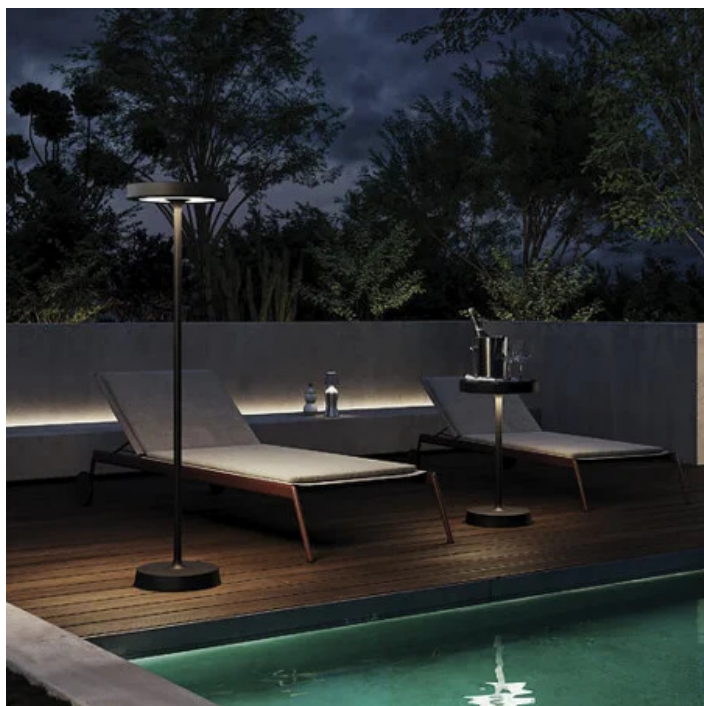

Barbell Solar _Floor lamp

LED dimmable IP65

LD1530

	Black	D3		Sage green	G3
	Corten	R3			

DESIGN IN ITALY BY ZAFFERANO SRL, MADE IN PRC

Zafferano SRL - Viale dell'Industria, 26 31055 Quinto di Treviso - Italy www.zafferanoitalia.com

Barbell Solar _Floor lamp

Lighting specifications

source	LED
type	SMD
total power	11.7 W
power LED	11.5 W
color temperature	2200 - 2700 - 3000 - 4000 K
lumen lamp	974 - 1130 - 1207 - 1262 lm
lumen LED	1079 - 1181 - 1320 - 1398 lm
beam angle	106°
CRI	> 90
class	E
dimmer	TOUCH DIMMER
motion sensor	SI
sensore crepuscolare	SI