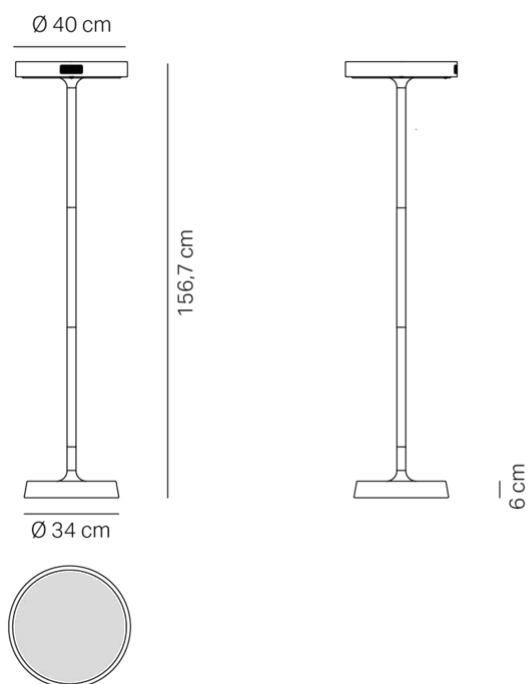

Barbell Solar _Floor lamp

LED dimmable IP65

LD1530

	Black	D3		Sage green	G3
	Corten	R3			

DESIGN IN ITALY BY ZAFFERANO SRL, MADE IN PRC

Zafferano SRL - Viale dell'Industria, 26 31055 Quinto di Treviso - Italy www.zafferanoitalia.com

Barbell Solar _Floor lamp

Lighting specifications

source	LED
type	SMD
total power	11.7 W
power LED	11.5 W
color temperature	2200 - 2700 - 3000 - 4000 K
lumen lamp	974 - 1130 - 1207 - 1262 lm
lumen LED	1079 - 1181 - 1320 - 1398 lm
beam angle	106°
CRI	> 90
class	E
dimmer	TOUCH DIMMER
motion sensor	SI
sensore crepuscolare	SI